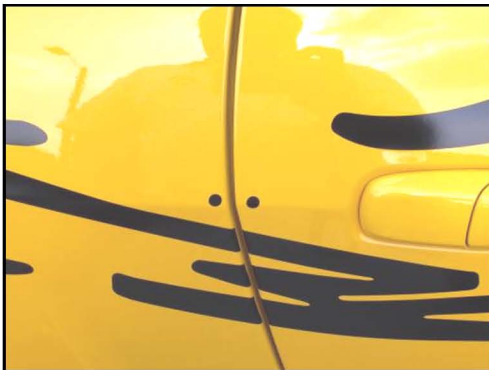

2005 MUSTANG STALLION PONY DECAL

Dear Customer, this sheet is additional instructions and helpful information for the 2005 Mustang Stallion Pony Decal Set.: #K132 ONLY. Please read all instructions on the yellow application instruction sheet also supplied with this kit.